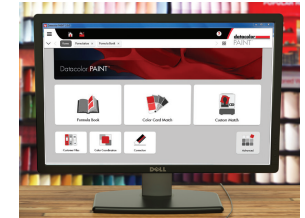

Datacolor PAINT

PAINT is the paint industry's leading paint matching software solution. Offering best in class formulation accuracy while using an easy-to-learn, easy-to-use interface.